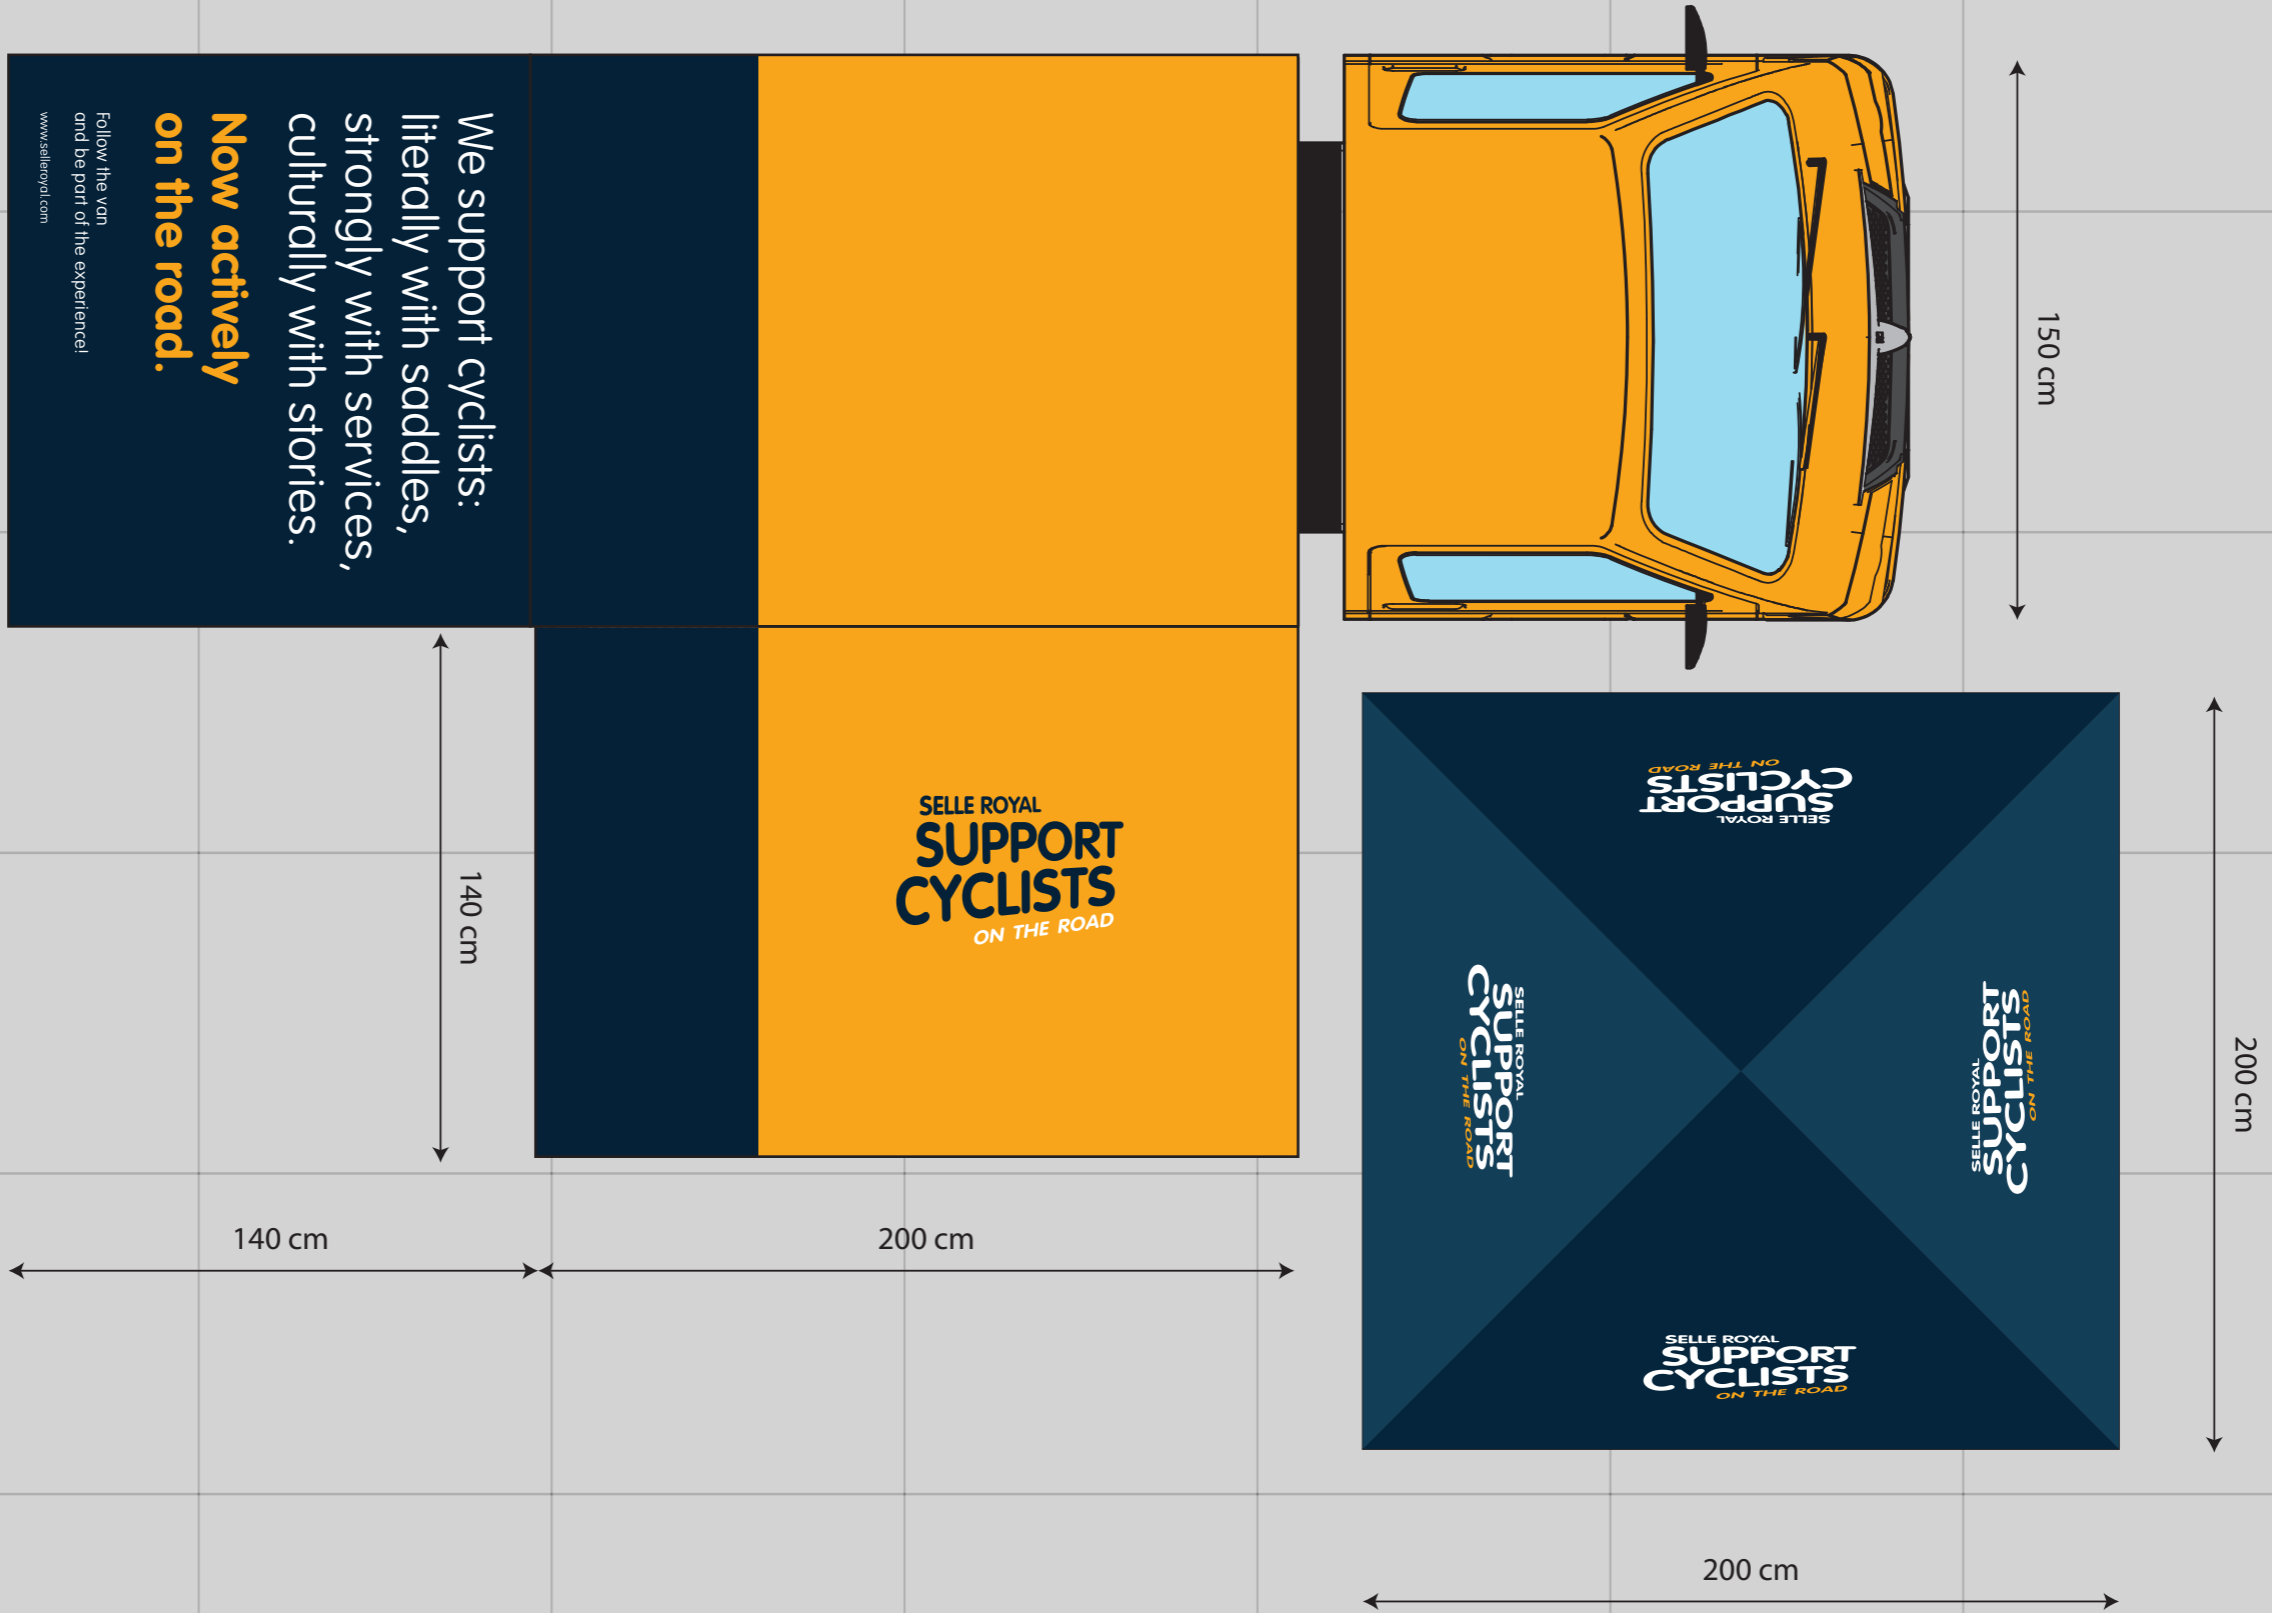

VAN CHIUSO

VAN APERTO

We support cyclists:
literally with saddles,
strongly with services,
culturally with stories.
**Now actively
on the road.**

Follow the van
and be part of the experience!
www.selleroyal.com

VAN VISTA LATERALE APERTO

VAN VISTA LATERALE CHIUSO